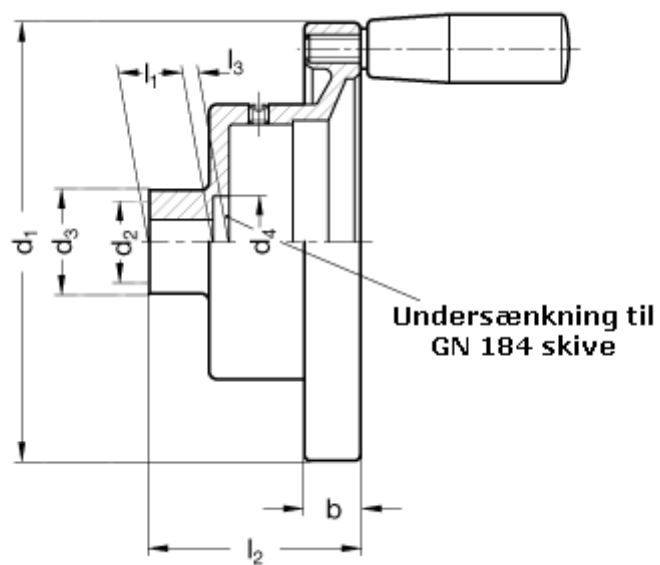

Article number: 20589266

Description: E+G Disc handwheel
GN 323.8-80-K10-R

Measures

$b = 13$

$l_4 = 18$

$d_1 = 80$

$d_2 = 10$

$d_3 = 26$

$d_4 = 20,5$

$l_1 = 16$

$l_2 = 48$

$l_3 = 3,5$